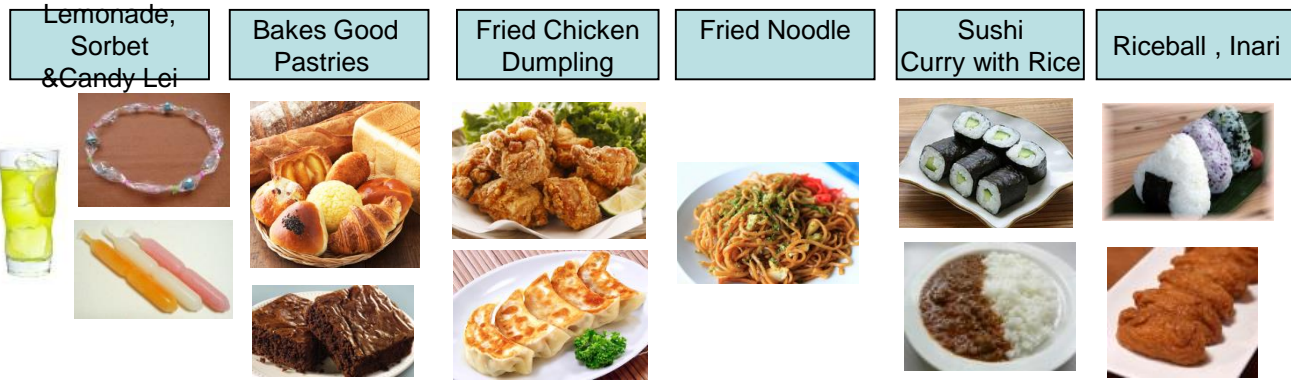

Gr K-4 Entrance

Tickets sale

Crafts

K-4 grader who has tickets

Raffle

Lawrence Logo

In an effort to improve access for younger students, grades K-4 families and grades 5-8 families will enter through different doors, and until 3:30 pm each group will have separate tables. Thank you for your cooperation!